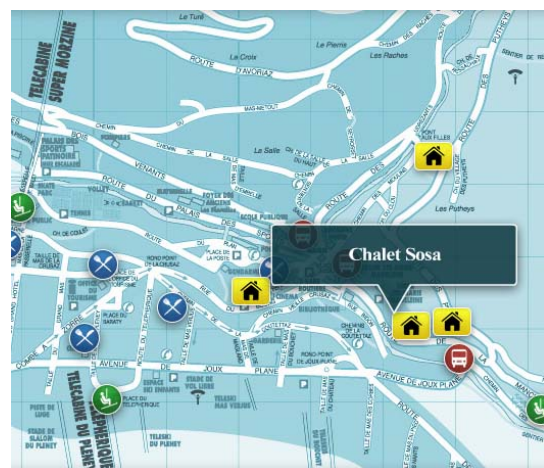

Chalet Sosa offers excellent views of the surrounding mountains and is the perfect place to enjoy a vast range of activities in both winter and summer. The chalet is fully catered during the winter season and self catering during the summer.

We can also arrange transfers, ski hire, lessons & pass!

Chalet Location

- ✓ In the heart of Morzine – within the Portes du Soleil ski area
- ✓ 650km ski runs
- ✓ 212 chair lifts

Check availability now at www.morzineskichalets.com